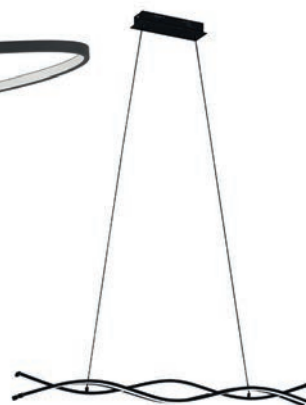

B4 05 | € 110,88 | Ø 57cm

B4 06 | € 110,88 | Ø 57cm

B4 07 | € 151,20 | Ø 57cm

LED 
B4 13 | € 151,20

LED
B4 02 | € 151,20

B4 03 | € 50,40

LED
B4 09 | € 109,-

LED
B4 08 | € 80,64